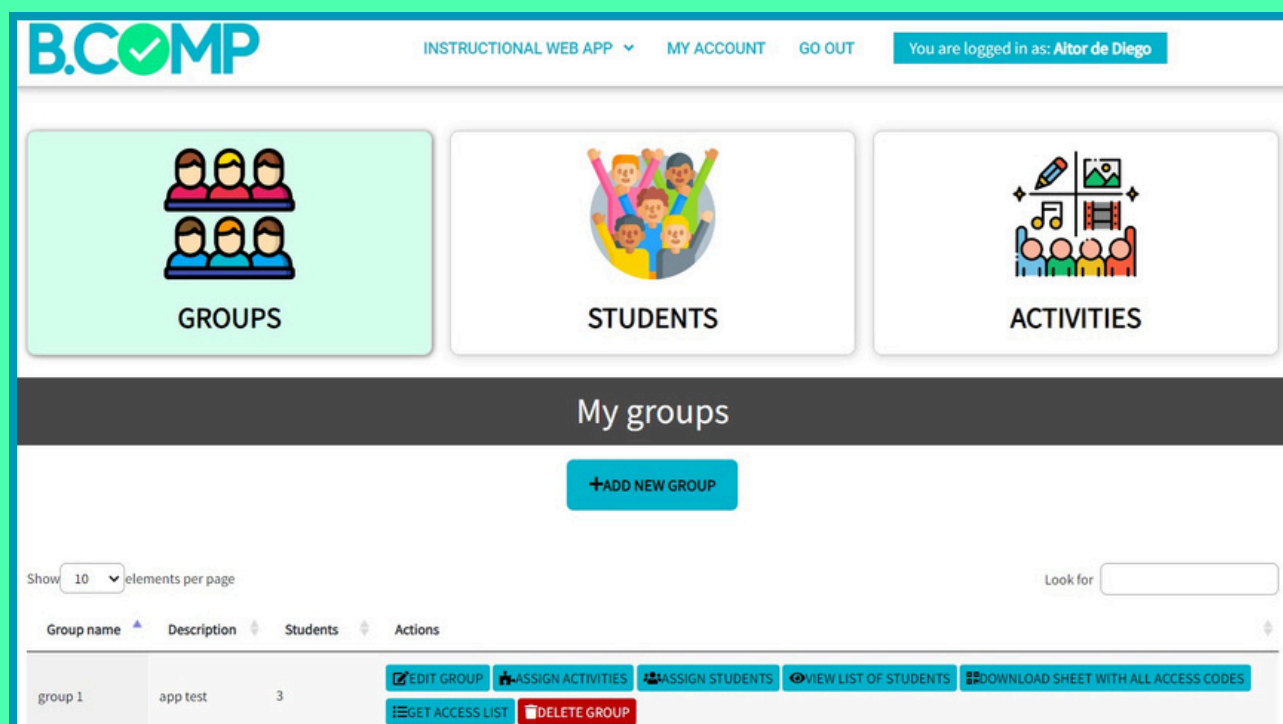

B.COMP

Creating more inclusive and supportive WBL environments

Discover B.COMP: Educational Innovation in Action!

☀️ What resources will you find on B.COMP?

- **Online courses:** Learn to design interactive and customised learning activities for workplace environments.
- **Digital tools:** Explore apps and mobile games designed to support the development of key skills.
- **Guides and materials:** Access downloadable resources to help improve your competencies in teaching students with fewer opportunities.

Explore our campus here!

Discover our web application here!

👉 Visit **B.COMP** and embark on your educational journey today!